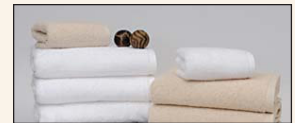

Premium Imports

Tropical Stripe

100% Cotton, Vat Dyed, Chlorine Proof
 32 x 70 15lb Blue & White, Mint & White, Canary & White

Contessa, 100% Cotton, Solids

32 x 66 18lb Beige, Kashmir Green, Rose, Light Blue, Colonial Blue

Lounge Cover

Striped, 100% Cotton, Chlorine Resistant
 30x90 with 8" hood Colors: Blue & White, Mint & White, Yellow & White
 30x90 with 8" hood White

New

Premium Domestic

Stripes, by Martex, 100% Cotton
 30 x 70 15lb Colors: Yellow & White, Blue & White, Peach & White, Pale Jade & White

Millennium, by 1888 Mills, 100% Ringspun Combed Cotton

36 x 68 22lb White, Natural
 36 x 68 22lb Onyx, Redwood, Coco, Cypress, Hunter, Karat, Navy, Marine
 36x68 21lb Cabana Stripes- Coco & White, Karat & White, Marine & White