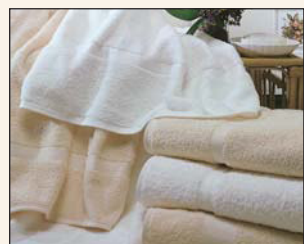

IMPORTED

MAGIC-COLORS

100% Ringspun Cotton

Colors: Burgundy, Hunter Green, Navy

Bath Towels 24x50	10lb
Hand Towels 16x26	3lb
Washcloths 12x12	1.25lb

OXFORD IMPERIAL

100% Cotton

Kashmir Green, English Rose, Beige, Blue Mist and Colonial Blue

Bath Towels 27x50	14lb
Bath Towels 27x54	17lb
Hand Towels 16x30	3.95lb
Washcloths 13x13	1.35lb
Bathmats 22x34	9.25lb
Bathsheet 32x66	18lb

OXFORD-WHITE

White, 100% Cotton Loops with polyester added to the base for greater strength.

MILLENNIUM

by 1888 Mills, 100% Ringspun Combed Cotton White & Natural

DOMESTIC

Colors

Bath Towels 27x52	15lb
Hand Towels 16x28	4.5lb
Washcloths 13x13	1.5lb
Bathsheet 36x68	22lb

Colors - Onyx, Redwood, Coco, Cypress, Hunter, Karat, Navy, Marine

Sold in case packs only. Bath Towels - 3dz; Hand Towels - 6dz; Washcloths - 12dz; Bathsheets - 2dz

CROWN TOUCH*

by 1888 Mills, 100% Cotton

Bath Towels 27x50	14lb
Bath Towels 27x54	17lb
Bath Towels 30x60	20lb
Hand Towels 16x30	4.5lb
Washcloths 13x13	1.5lb
Bathmats 21x32	9.5lb
Bathsheet 35x70	21lb